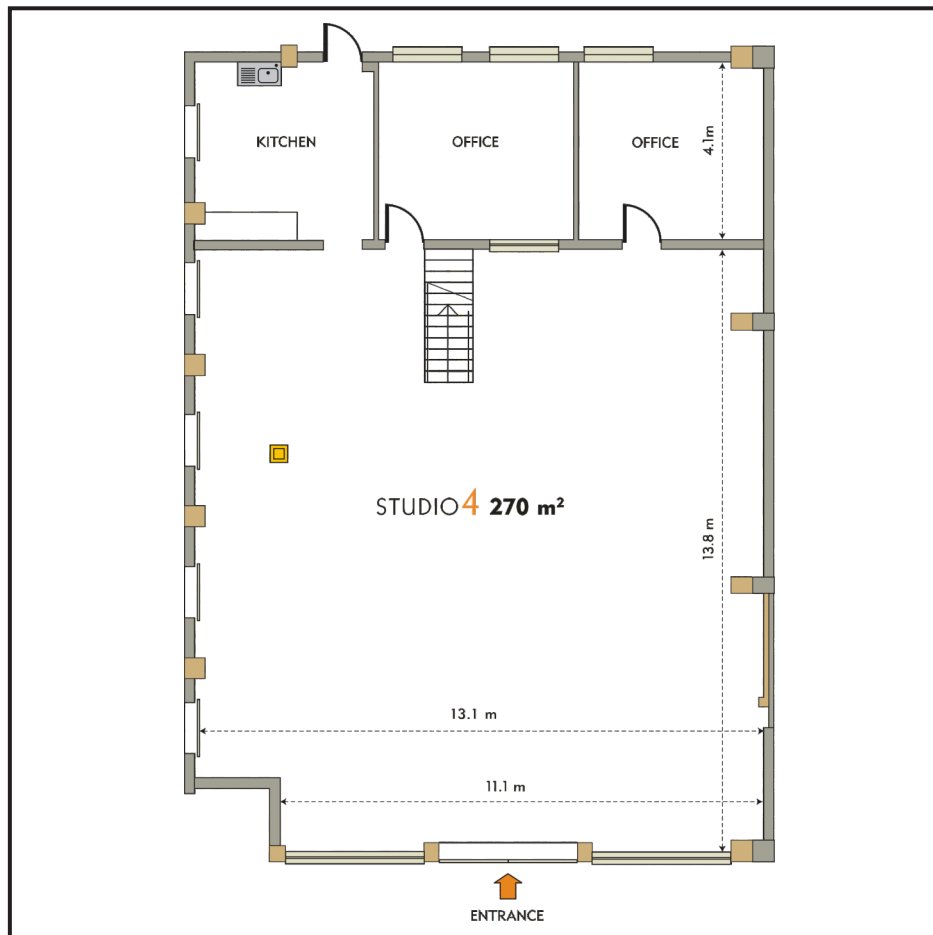

STUDIO 4

TV ★ FILM ★ EVENTS ★
SOUND STAGES & SUPPORT FACILITIES

ATLAS STUDIOS

DIMENSIONS & SPECS:

- 240m² daylight studio
- Mezzanine floor area – 40m²
- Roof height at apex – 6m
- Air conditioning
- Water point

FEATURES:

- Back-up Power Generator
- Back up water
- 63-amp C-form plug
- Wi-Fi

INCLUDED:

- Dressing rooms
- Green room
- Kitchenette
- Secure on-site parking
- 24-hour security
- Basic Furniture

OTHER AVAILABLE FACILITIES:

- Boardrooms
- Liquor license
- Additional kitchen area
- AV/PA system

IDEAL USAGE:

- -Events
- -Still shoots/ daylight shoots
- -Conferencing
- -Training/ workshops/ meetings
- -Base camp
- -Wardrobe
- -Commercials
- -Launches
- -Fashion shows

Please note all Studios are dry-hire and do not include any equipment, lights, cameras, crew, catering, furniture etc.

FOLLOW US

33 FROST AVENUE, BRAAMFONTEIN WERF, JOHANNESBURG 2000, SOUTH AFRICA
CONTACT US ON: TEL +27 11 482 7111 / 060 773 0277 / reception@atlasstudios.co.za